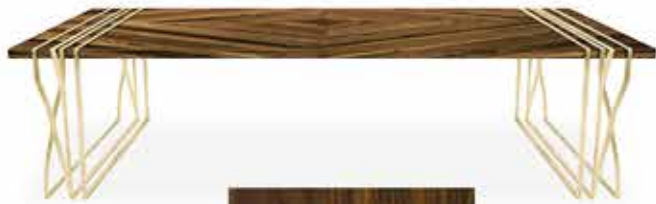

NM
MEMOIR®
essence furniture

WHITE

CREME

NUDE

GOLD

AMBER

BROWN